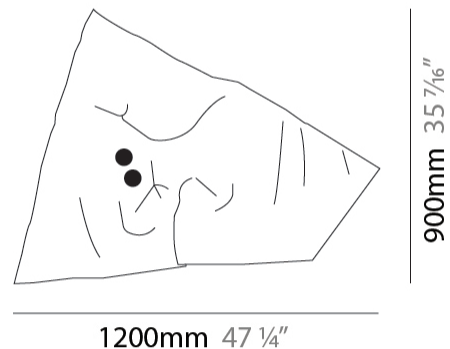

PROJECT
TYPE
SPECIFIER
QUANTITY
DATE

ZONA D'OMBRA SURFACE

D132186-

base number Finish
Options

1. To build a product code in our configurator select the specify button on the base model # product page
2. To build a manual product code on this datasheet choose from the options listed below in blue font and add the suffix to the base model #

GENERAL

Series: Zona D'ombra
Partner: Knikerboker
Division: Design
Installation: Surface
Product Type: Wall Surface
Mounting Location: Wall
Light Distribution: Indirect

PHYSICAL

Shape: Abstract
Length (mm): 1200
Length (in): 17 1/4
Width (mm): 230 - 260
Width (in): 9 1/16
Height (mm): 900
Height (in): 35 7/16
Fixture Finish: EWH / EBK / MAN / COF / PRD / EBN / SAH / CHA / APK / SLF / GLF / CLF / BRL
Fixture Material: Aluminum

ELECTRICAL

Input Wattage (W): 28
Dimming: Non-Dimming / Phase Dimming (120vac Only)
Driver Included: No
Driver Location: Remote
Driver Type: Constant Current - Universal
Driver Class: Class 2
Input Voltage (V): 120 - 277
Constant Current (MA): 350

LED

Color Temperature (°K): 3000
Max. Delivered Lumen (lm): 3900
CRI: >85 CRI
Lamp Life (hrs): 50000

OPTICAL

Adjustability: Tilt 90°

RATINGS AND CERTIFICATIONS

Certified By: Certified for North American Standards
IP rating: IP20