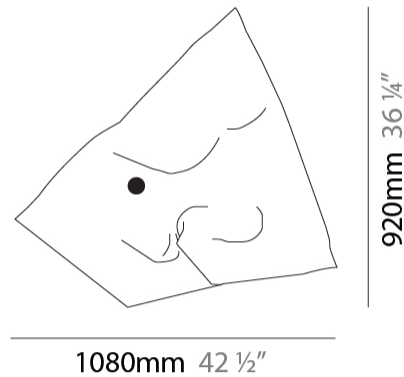

ZONA D'OMBRA SURFACE

D132183-

base number Finish
Options

PROJECT
TYPE
SPECIFIER
QUANTITY
DATE

1. To build a product code in our configurator select the specify button on the base model # product page
2. To build a manual product code on this datasheet choose from the options listed below in blue font and add the suffix to the base model #

GENERAL

Series: Zona D'ombra
Partner: Knikerboker
Division: Design
Installation: Surface
Product Type: Wall Surface
Mounting Location: Wall
Light Distribution: Indirect

PHYSICAL

Shape: Abstract
Length (mm): 1080
Length (in): 42 1/2
Width (mm): 230 - 260
Width (in): 9 1/16
Height (mm): 920
Height (in): 36 1/4
Fixture Finish: EWH / EBK / MAN / COF / PRD / EBN / SAH / CHA / APK / SLF / GLF / CLF / BRL
Fixture Material: Aluminum

ELECTRICAL

Lamp Type: LED
Input Wattage (W): 14
Dimming: Non-Dimming / Phase Dimming (120vac Only)
Driver Included: Yes
Driver Location: Integrated
Driver Type: Constant Current - Universal
Driver Class: Class 2
Input Voltage (V): 120 - 277
Constant Current (MA): 350

LED

Color Temperature (°K): 3000
Max. Delivered Lumen (lm): 2900
CRI: >85 CRI
Lamp Life (hrs): 50000

OPTICAL

Adjustability: Tilt 90°

RATINGS AND CERTIFICATIONS

Certified By: Certified for North American Standards
IP rating: IP20